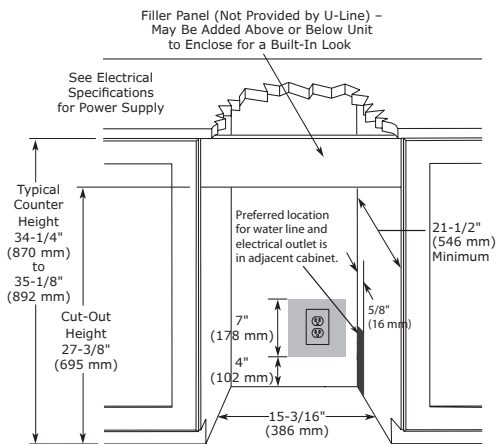

CABINET CUT-OUT

INSTALLATION NOTES

No additional clearance around sides, top or rear of unit is needed for ventilation.

Do not obstruct front grille air flow.

ELECTRICAL REQUIREMENTS

This unit requires a grounded, polarized 115 VAC, 60 Hz, 15 A power supply (normal household current).

Please visit u-line.com to view this model's User Guide & Service Manual. All Specifications are subject to change without notice.