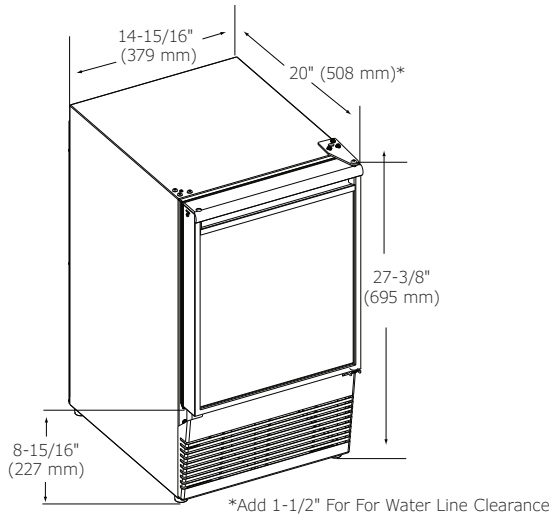

BI98

15" Crescent Ice Maker • ADA Series

BLACK
SOLID

WHITE
SOLID

FEATURES & BENEFITS

PERFORMANCE	<ul style="list-style-type: none">• Uses less than 3 gallons of water to produce up to 25 lbs of ice per day• Up to 25 lbs in ice storage capacity• Daily ice production rate is approx. 4 times greater than the average household refrigerator• Crescent ice cube dimensions: 1/2" W x 3/4" H x 2 1/4" L• On/Off switch is conveniently located on the grille
INTERIOR/EXTERIOR	<ul style="list-style-type: none">• No drain required• Door swing is field reversible, and is shipped right-hand hinged
INTEGRATION	<ul style="list-style-type: none">• Unit is designed to be built-in or can be freestanding• Accepts a 1/4" custom insert panel• Available in the following finishes: Black or White

MODEL DETAILS

Model	Voltage/Hz	Door Swing	Finish	Shipping Weight
U-BI98B-00A	115 / 60	Field Reversible	Black Solid	73 lb
U-BI98W-00A	115 / 60	Field Reversible	White Solid	73 lb

ACCESSORIES

Model	Description	Finish	Shipping Weight
ULAWATERHOOKUP	Braided Water Supply Line Kit	N/A	2 lb

DIMENSIONS

Dimensions shown apply to all finishes.

SPECIFICATIONS

Model	BI98
Amps: Running	2.5
Control Type	On/Off Switch
Defrost Type	Manual
Dimensions: Product Depth	20" / 508 mm
Dimensions: Product Height	27 3/8" / 695 mm
Dimensions: Product Width	14 15/16" / 379 mm
ENERGY STAR	N/A
Panel Type	Insert
Panel Thickness	1/4" (6.3 mm)
Panel Height	15 15/16" (405 mm)
Panel Width	13 15/16" (354 mm)
Ice Production Per Day	25 lb
Ice Storage	25 lb
Product Weight: Max	67 lb
Refrigerant Type	R134a
Sabbath (Star K Certified)	No